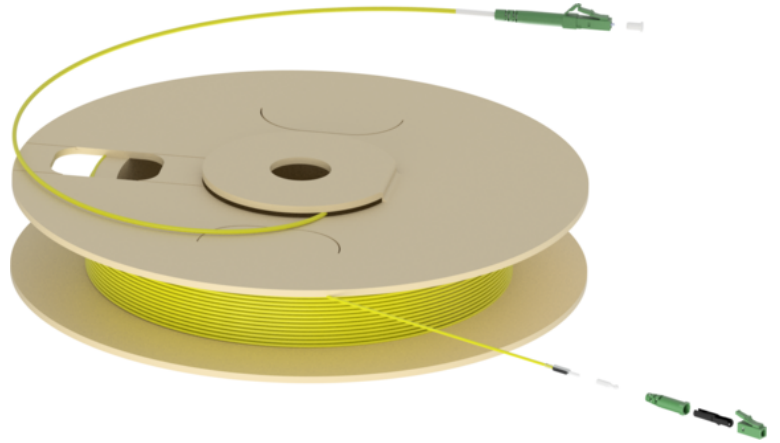

EPSU pre-terminated on reel

DESCRIPTION

Pre-terminated blown fibre (EPSU) eliminating the need to splice fibres allows for time-saving installations. The EPSU is delivered on reels with alternative lengths.